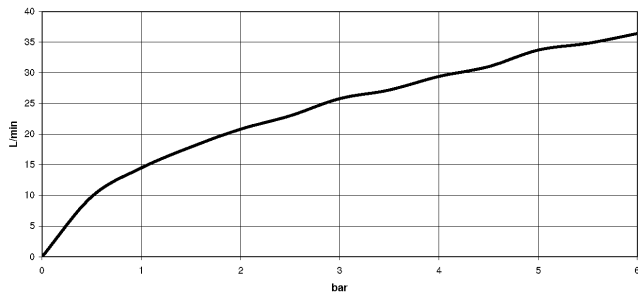

Required miscellaneous

TARA Regulator handle - Chrome 11 431 892-00

ST 060 113 4809

mm [inches]

Flow rate chart

Certificates

Belgaqua_22_281_2 LGA_29986.
7_5.

WRAS_2204005.