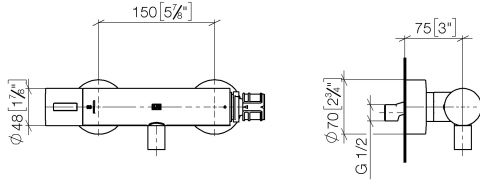

ST 060 113 4809

- slide-on rosettes Ø 70 mm
- gauge 150 mm - 13 mm
- 3/8" shower outlet
- with volume control

	Chrome	ST 060 113 4809-00
	Brushed Platinum	ST 060 113 4809-06
	Platinum	ST 060 113 4809-08
	Dark Chrome	ST 060 113 4809-19
	Brushed Durabronz (23kt Gold)	ST 060 113 4809-28
	Brushed Bronze	ST 060 113 4809-42
	Brushed Champagne (22kt Gold)	ST 060 113 4809-46
	Champagne (22kt Gold)	ST 060 113 4809-47
	Brushed Dark Platinum	ST 060 113 4809-99

- slide-on rosettes Ø 70 mm
- gauge 150 mm - 13 mm
- 3/8" shower outlet
- with volume control

Intrinsic protection against back flow.

Intrinsic protection against back flow.

	Chrome	34 443 979-00
	Brushed Platinum	34 443 979-06
	Platinum	34 443 979-08
	Dark Chrome	34 443 979-19
	Brushed Durabross (23kt Gold)	34 443 979-28
	Matte Black	34 443 979-33
	Brushed Champagne (22kt Gold)	34 443 979-46
	Champagne (22kt Gold)	34 443 979-47
	Brushed Chrome	34 443 979-93
	Brushed Dark Platinum	34 443 979-99

Required miscellaneous

TARA Regulator handle - Chrome 11 431 892-00

ST 060 113 4809

mm [inches]

Flow rate chart

Certificates

Belgaqua_22_281_2 LGA_29986.
7_5.

WRAS_2204005.