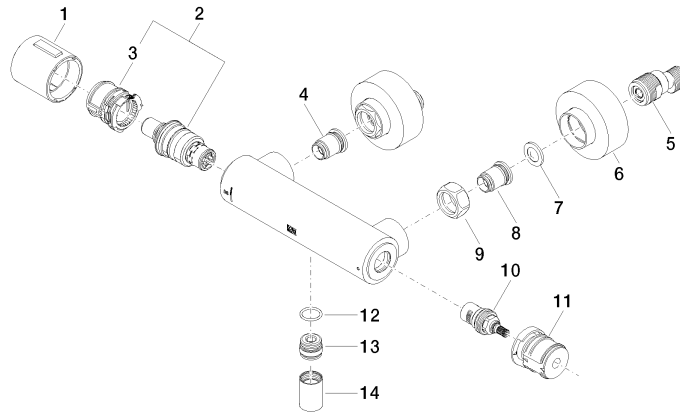

- slide-on rosettes Ø 70 mm
- gauge 150 mm - 13 mm
- 3/8" shower outlet
- with volume control

Intrinsic protection against back flow.

Intrinsic protection against back flow.

	Chrome	34 443 979-00
	Brushed Platinum	34 443 979-06
	Platinum	34 443 979-08
	Dark Chrome	34 443 979-19
	Brushed Durabross (23kt Gold)	34 443 979-28
	Matte Black	34 443 979-33
	Brushed Champagne (22kt Gold)	34 443 979-46
	Champagne (22kt Gold)	34 443 979-47
	Brushed Chrome	34 443 979-93
	Brushed Dark Platinum	34 443 979-99

Required miscellaneous

TARA Regulator handle - Chrome 11 431 892-00

ST 060 113 4809

mm [inches]

Flow rate chart

Certificates

Belgaqua_22_281_2 LGA_29986.
7_5.

WRAS_2204005.

Spare parts list

No.	Item Number	Name	Quantity used	Delivery time
1	90 17 33 015 00-00	handle	1	10
2	90 15 02 070 00 90	cartridge	1	2
3	90 30 40 010 00 90	regulator	1	2
4	04 31 20 530 00 90	insert	1	2
5	04 11 04 030 00 90	connection	2	2
6	90 31 20 512 00-00	rosette	2	2
7	09 29 30 050 90	sieve	2	2
8	04 31 20 540 00 90	insert	1	2
9	09 24 77 008-00	nut	2	10
10	90 90 03 236 00 90	top	1	2
11	90 30 40 017 00 90	base	1	2
12	90 14 10 010 00 90	seal	1	2
13	09 31 20 511-00	nipple	1	10
14	90 21 02 069 00-00	cover	1	10

ST 060 113 4809

ST 060 113 4809

mm [inches]

ST 060 113 4809

Parts for other
finishes can be found
here: Brushed
Platinum

Spare parts list

No.	Item Number	Name	Quantity used	Delivery time
1	09 21 33 050 90	handle	1	2
2	90 16 02 027 00 90	spring	1	2
3	09 31 11 511 90	pin	1	2
4	09 31 20 521 90	plug	1	2